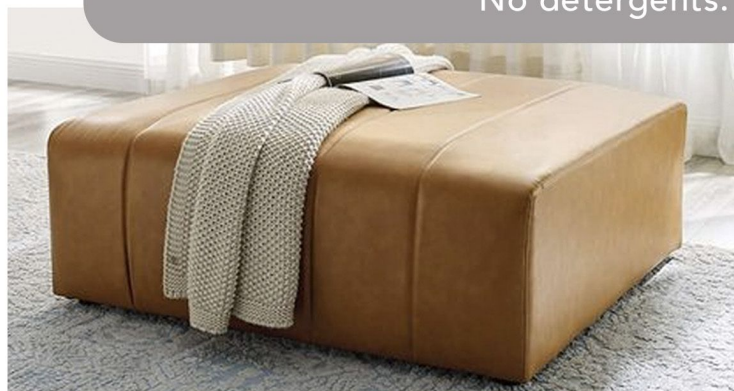

LOOMCRAFT

VINILO

TOLEDO

GAUDI

VINILO is a high quality vinyl with delicately embossed surface textures available in two patterns, GAUDI and TOLEDO. Create luxury furniture pieces, that are affordable and kinder to animals. With 50 000 rubs these vinyls can be used in high traffic areas or they can be put through their paces in homes as an alternative to leather. Available in traditional, neutral leather colours and soft contemporary tones of ochre and terracotta.

Contact your area representative to view all our ranges and receive your FREE samples!

- +/- 143cm wide | 100% Polyester
 - 330gsm | 50 000 rubs
 - 2 designs in 13 colours
- Easy clean wipe with damp cloth.
No detergents.