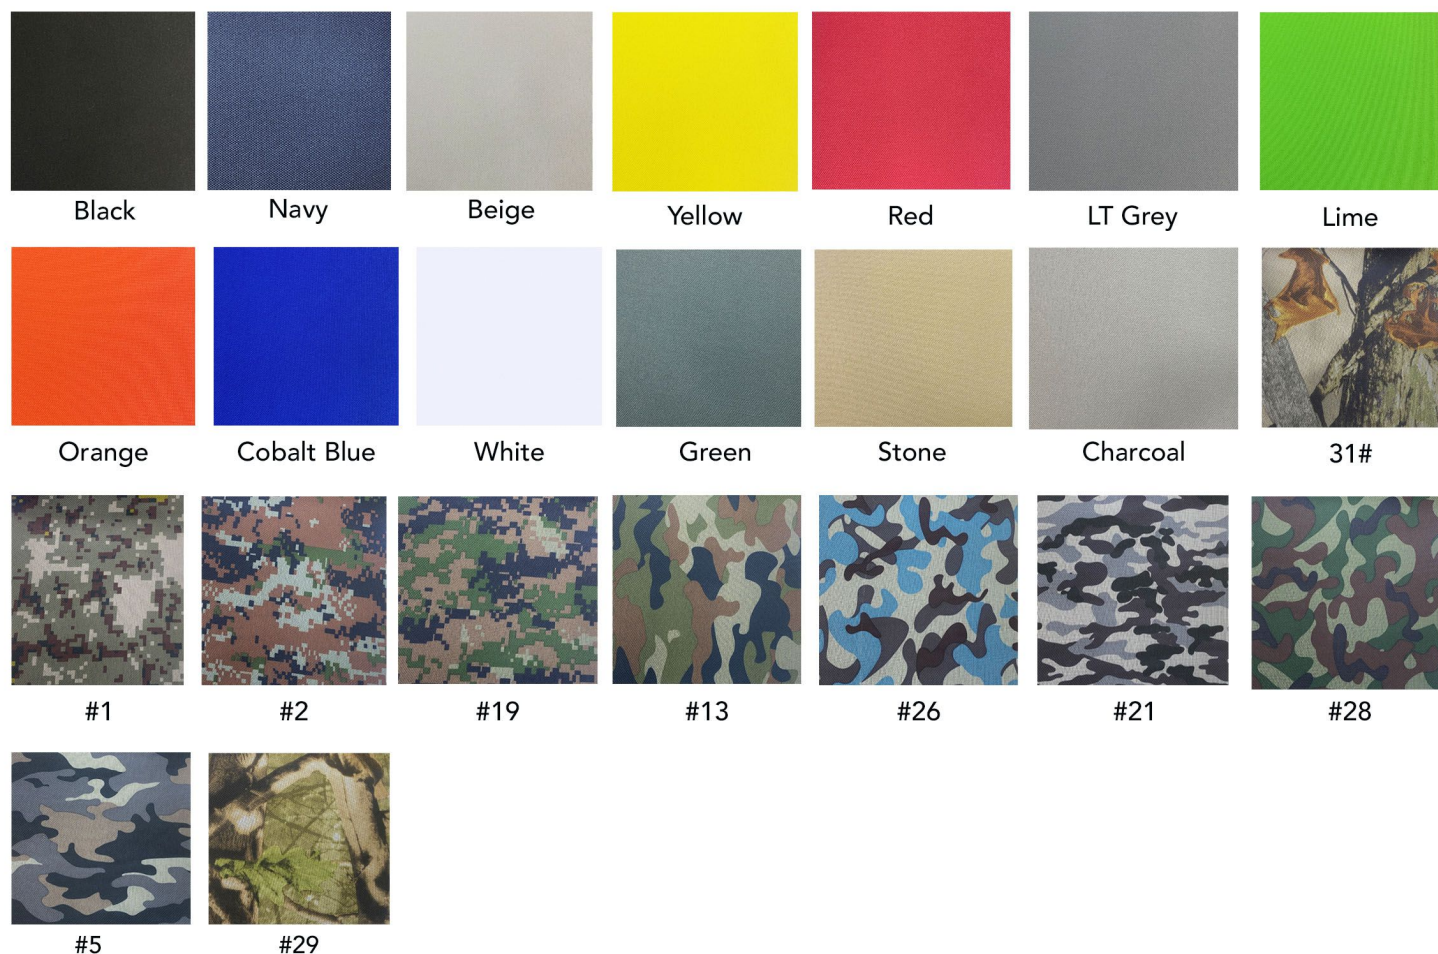

FURNITURE COVERS

NEW

www.loomcraft.co.za

1 Minerva Ave, Lea Glen, Roodepoort 1709 PO Box 731, Roodepoort, 1725

LOOMCRAFT

300D COLOURS

600D COLOURS

Tel: 011 760 3603/4/5
sales@loomcraft.co.za