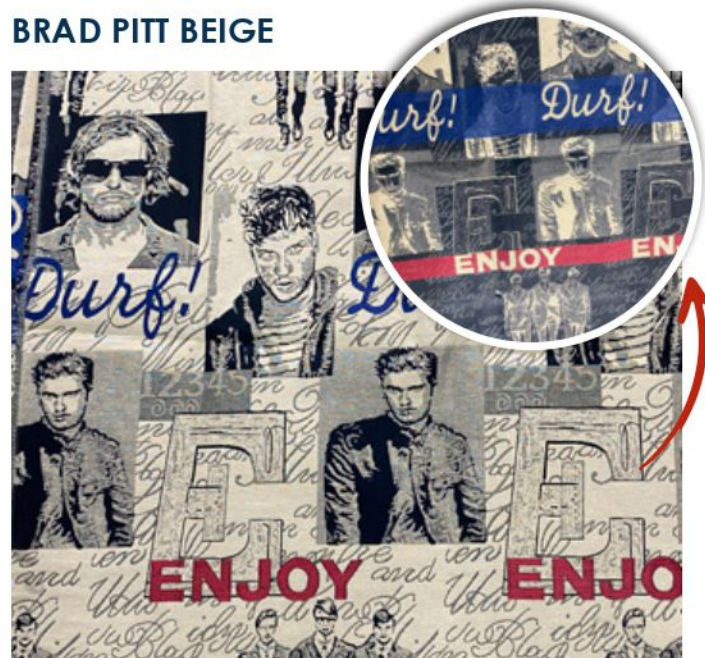

MODERN JACQUARD

+ - 145 CM Wide
+ - 361GSM
100% Polyester

NEW YORK WHITE

PLANE WHITE

LADIES OLD BEIGE

NEW YORK BEIGE

* Reversed view (face) of material shown in circular shape

Contact your area representative to view all our ranges and receive your FREE samples!

MODERN JACQUARD

+ 145 CM Wide
+ 361GSM
100% Polyester

NEW YORK

BRAD PITT BEIGE

AFRICA WHITE

MELKERT BEIGE

* Reversed view (face) of material shown in circular shape

Contact your area representative to view all our ranges and receive your FREE samples!

MODERN JACQUARD

+ - 145 CM Wide
+ - 361 GSM
100% Polyester

PLANE BEIGE

CARS BEIGE

AFRICA WHITE

MELKERT BEIGE

* Reversed view (face) of material shown in circular shape

Contact your area representative to view all our ranges and receive your FREE samples!

MODERN JACQUARD

+ - 145 CM Wide
+ - 361GSM
100% Polyester

BICYCLE BEIGE

AMERICAN FLAG WHITE

LADIES OLD WHITE

ALPHABET

* Reversed view (face) of material shown in circular shape

Contact your area representative to view all our ranges and receive your FREE samples!