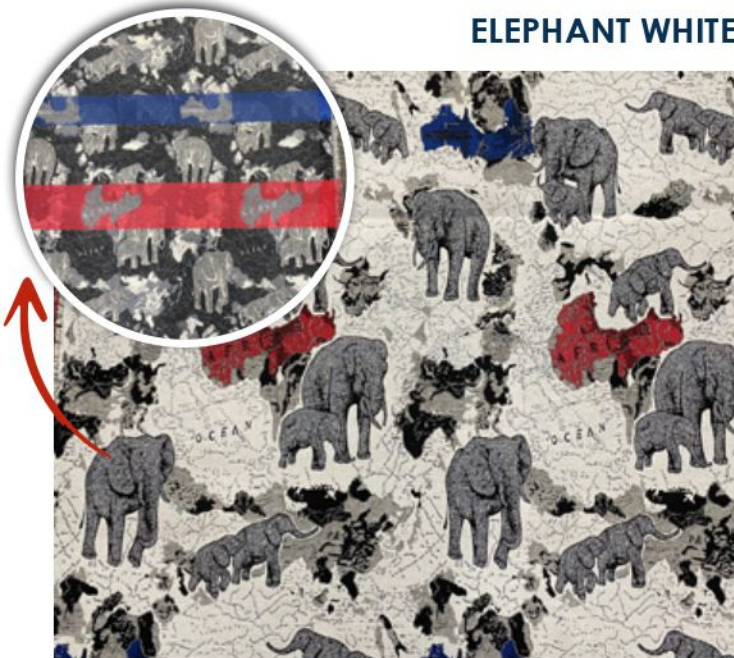

MODERN JACQUARD

+ 145 CM Wide
+ 361GSM
100% Polyester

NEW YORK

BRAD PITT BEIGE

AFRICA WHITE

MELKERT BEIGE

* Reversed view (face) of material shown in circular shape

Contact your area representative to view all our ranges and receive your FREE samples!

MODERN JACQUARD

+ - 145 CM Wide
+ - 361 GSM
100% Polyester

PLANE BEIGE

CARS BEIGE

AFRICA WHITE

MELKERT BEIGE

* Reversed view (face) of material shown in circular shape

Contact your area representative to view all our ranges and receive your FREE samples!

MODERN JACQUARD

+ - 145 CM Wide
+ - 361GSM
100% Polyester

BICYCLE BEIGE

AMERICAN FLAG WHITE

LADIES OLD WHITE

ALPHABET

* Reversed view (face) of material shown in circular shape

Contact your area representative to view all our ranges and receive your FREE samples!

MODERN JACQUARD

+ - 145 CM Wide
+ - 361 GSM
100% Polyester

ELEPHANT WHITE

BICYCLE WHITE

RACING CAR WHITE

LADIES WHITE

* Reversed view (face) of material shown in circular shape

Contact your area representative to view all our ranges and receive your FREE samples!