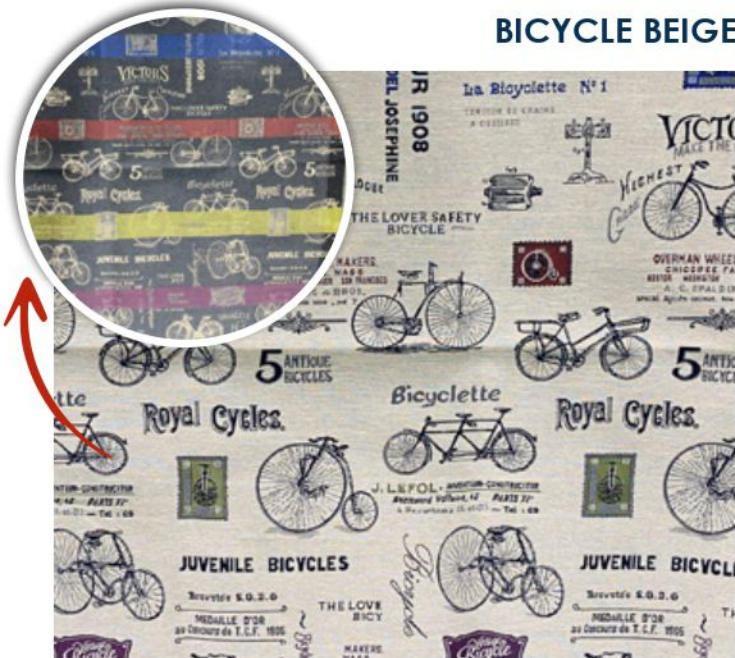

MODERN JACQUARD

+ 145 CM Wide
+ 361GSM
100% Polyester

NEW YORK

BRAD PITT BEIGE

AFRICA WHITE

MELKERT BEIGE

* Reversed view (face) of material shown in circular shape

Contact your area representative to view all our ranges and receive your FREE samples!

MODERN JACQUARD

+ - 145 CM Wide
+ - 361 GSM
100% Polyester

PLANE BEIGE

CARS BEIGE

AFRICA WHITE

MELKERT BEIGE

* Reversed view (face) of material shown in circular shape

Contact your area representative to view all our ranges and receive your FREE samples!

MODERN JACQUARD

+ - 145 CM Wide
+ - 361GSM
100% Polyester

BICYCLE BEIGE

AMERICAN FLAG WHITE

LADIES OLD WHITE

ALPHABET

* Reversed view (face) of material shown in circular shape

Contact your area representative to view all our ranges and receive your FREE samples!

MODERN JACQUARD

+ - 145 CM Wide
+ - 361 GSM
100% Polyester

ELEPHANT WHITE

BICYCLE WHITE

RACING CAR WHITE

LADIES WHITE

* Reversed view (face) of material shown in circular shape

Contact your area representative to view all our ranges and receive your FREE samples!