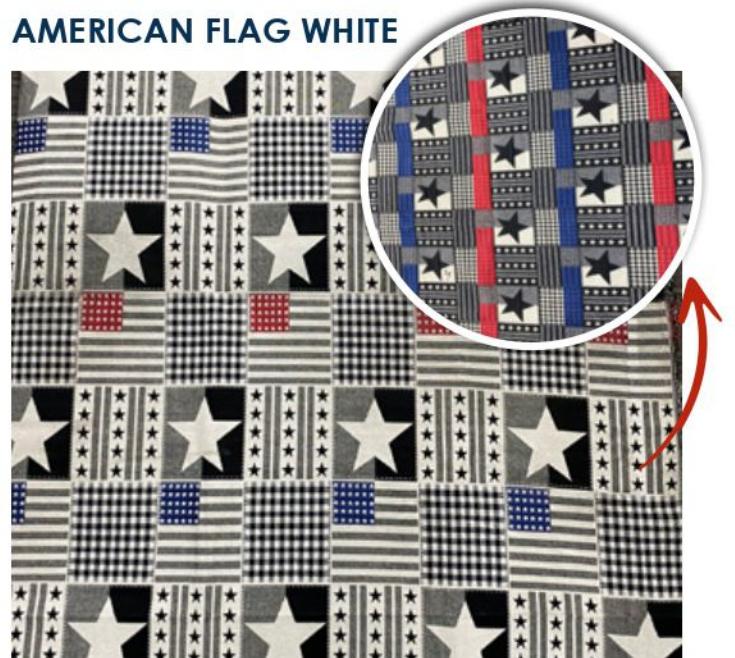

MODERN JACQUARD

+ - 145 CM Wide
+ - 361GSM
100% Polyester

NEW YORK WHITE

PLANE WHITE

LADIES OLD BEIGE

NEW YORK BEIGE

* Reversed view (face) of material shown in circular shape

Contact your area representative to view all our ranges and receive your FREE samples!

MODERN JACQUARD

+ 145 CM Wide
+ 361GSM
100% Polyester

NEW YORK

BRAD PITT BEIGE

AFRICA WHITE

MELKERT BEIGE

* Reversed view (face) of material shown in circular shape

Contact your area representative to view all our ranges and receive your FREE samples!

MODERN JACQUARD

+ - 145 CM Wide
+ - 361 GSM
100% Polyester

PLANE BEIGE

CARS BEIGE

AFRICA WHITE

MELKERT BEIGE

* Reversed view (face) of material shown in circular shape

Contact your area representative to view all our ranges and receive your FREE samples!

MODERN JACQUARD

+ - 145 CM Wide
+ - 361GSM
100% Polyester

BICYCLE BEIGE

AMERICAN FLAG WHITE

LADIES OLD WHITE

ALPHABET

* Reversed view (face) of material shown in circular shape

Contact your area representative to view all our ranges and receive your FREE samples!