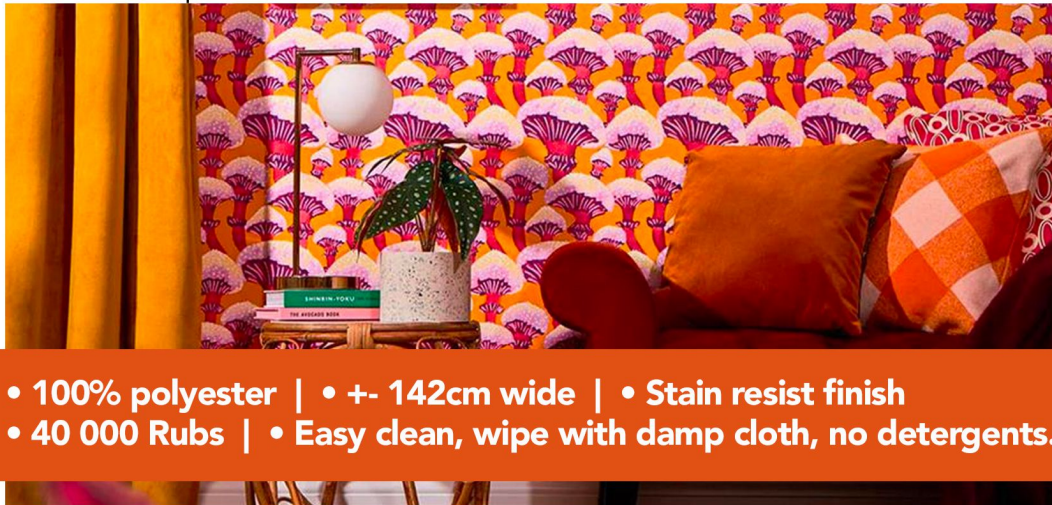

- 100% polyester | • +/- 142cm wide | • Stain resist finish
- 40 000 Rubs | • Easy clean, wipe with damp cloth, no detergents.

Contact your area representative to view all our ranges and receive your FREE samples!