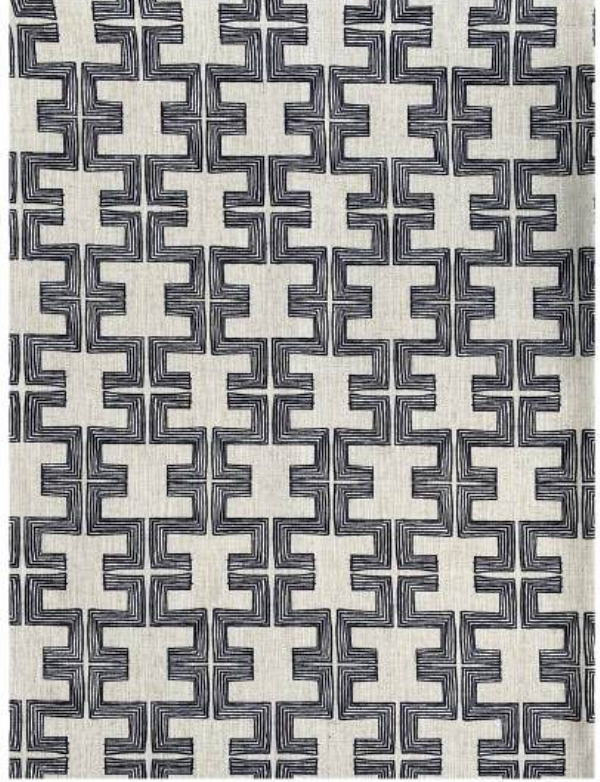

RAKE BLACK ON POLYLINEN #8

92% Polyester 8% Linen
400gsm

Repeat 22.21cm x 30cm
142cm Width