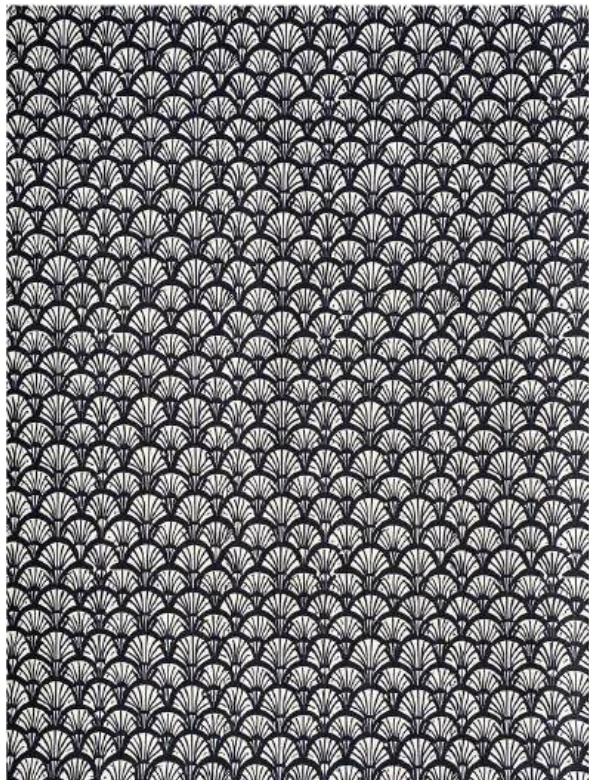

DECO PALM BLACK ON POLYLINEN #8

92% Polyester 8% Linen
400gsm

Repeat 32cm x 32cm
142cm Width