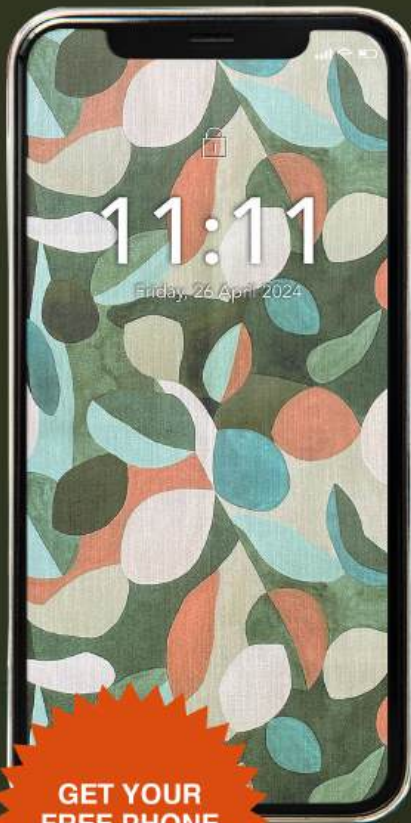

UNLOCK THE BEAUTY OF EDEN

Discover the allure of the Eden range today!

1. Simply scan the QR code provided to connect with us on WhatsApp,

2. Send the word "wallpaper" to access a complimentary download link.

Elevate your phone's aesthetic with a stunning wallpaper featuring prints from our captivating collection.

**GET YOUR
FREE PHONE
WALLPAPER
NOW!**

084 476 8971