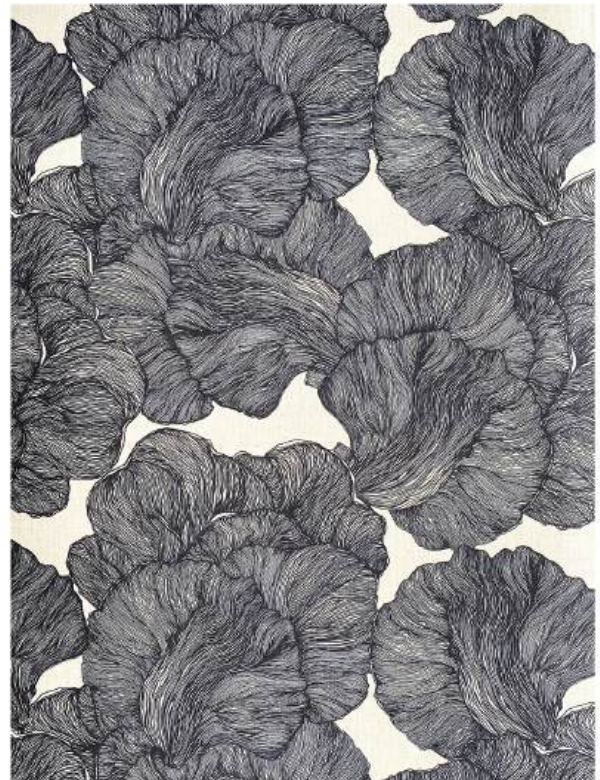

SHROOM BLACK ON POLYLINEN #8

92% Polyester 8% Linen
400gsm

Repeat 64cm x 64cm
142cm Width