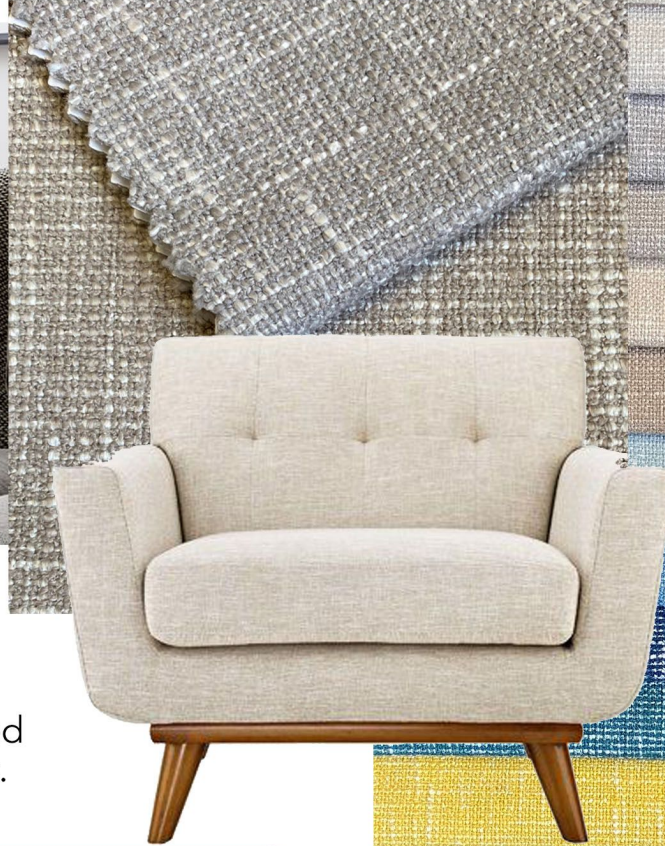

ASSEN

Assen is a textured upholstery fabric with a prominent two-toned, tonal cross weave.

This polyviscose fabric is self backed and has a rub count of 35 000 rubs. Available in 21 colours.

- +-148cm wide
- Polyviscose
- Machine washable 40°C
- Can be tumble drying at moderate temperatures
- Can be dry cleaned
- +-450gsm
- 35 000 rubs
- Bleaching prohibited
- Warm iron