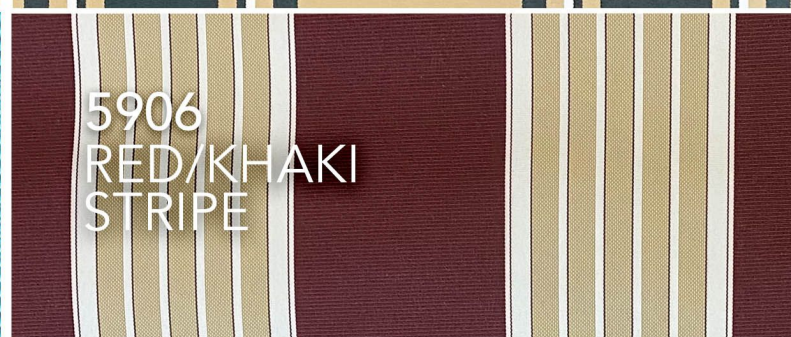

4503
PLN RED

4504
PLN ROYAL
BLUE

4506
PLN YELLOW

4512
PLN GREY

4524
PLN BOTTLE
GREEN

4528
PLN
CHARCOAL

4529
PLN BLACK

4531
PLN BEIGE

4534
PLN NAVY

5502
BLUE/WHITE
STRIPE

5503
RED/WHITE
STRIPE

5504
YELLOW/
WHITE STRIP

Contact your area representative to view all our ranges and receive your FREE samples!

5510
GREY/WHITE
STRIPE

5704
GRN/BOTTLE
STRIPE

5705
YELLOW/BLUE
STRIPE

5708
T5708

5709
GREY/YELLOW
STRIPE

5719
BIG/SMALL
BLUE STRIPE

5721
BROWN/BLACK
STRIPE

5812
GRN/BEIGE
STRIPE

5813
BLUE/KHAKI
STRIPE

5906
RED/KHAKI
STRIPE