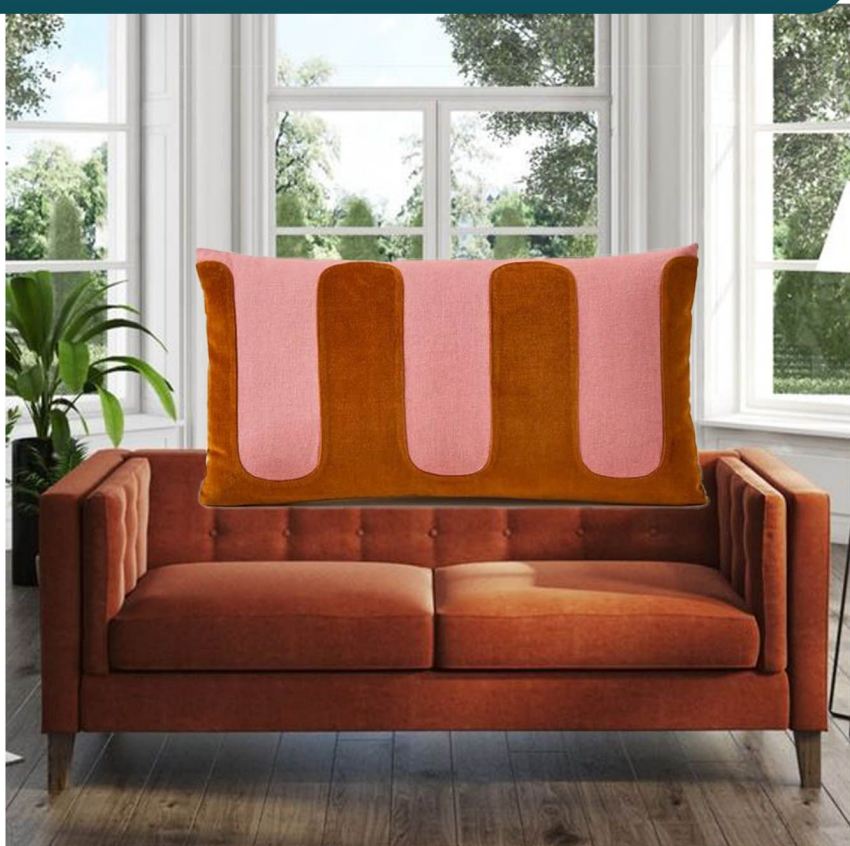

LOOMCRAFT

QUALITY TEXTILES AT
AFFORDABLE PRICES

TINTIN

Our TINTIN range offers a contemporary twist to traditional, plain velvets - popular for their durability and comfort! This short pile velvet has a lively surface texture which creates a shaded, mottle effect. Ideal for creating modern Retro or Scandinavian looks!

Available in the season's best trend colours and neutral tones alike!

- +-145cm width
- 50 000 rubs
- Can be tumble dried
- Dry cleaning prohibited
- 100% Polyester
- Max Temp 40°C
- Bleaching prohibited
- Moderate heat iron